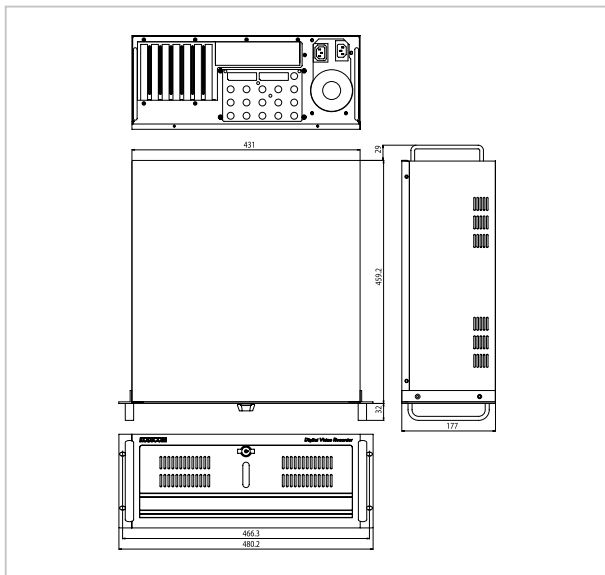

Front/ Rear View

Front

Rear

Outward Appearance

Functions by Screen

WATCH SCREEN

PTZ SCREEN

SEARCH SCREEN

Features

- High Quality Realtime Display – Max. 480fps(NTSC) 400fps(PAL)
- High Quality and High Speed Recording – Max. 240fps(NTSC) 200(PAL)
- Various Resolutions on Display and Recording – 640×480, 320×240, 160×120(NTSC), 768×576, 384×288, 192×144(PAL)
- Modified MPEG4
- 1, 4, 6, 9, 13, 16 Division
- Watchdog Function
- Kodicom, Pelco, Dennard, Bosch, Samsung and many more PTZ protocol included
- Watermark Function
- Remote Observation Through Network
- Emergency Screen Auto Transfer to Center Software
- User friendly Graphic User Interface

Specifications

Model		DN-35216
Display	Speed	NTSC : 480fps PAL : 400fps
	Screen Division	1, 4, 9, 16 Division
Recording	Max. Speed (@ CIF)	NTSC : 240fps PAL : 200fps
	Resolution	NTSC : 640×480, 320×240, 160×120 PAL : 768×576, 384×288, 192×144
	Recording Option	Continuous, Motion, Sensor and Pre-Alarm
Video	Format	NTSC/PAL
	CODEC	Modified MPEG4
	Input	16ch
	Output	VGA, Programmable spot out (1ch full, 1ch division)
System	OS	MS WINDOWS 2000
Audio	Input	8ch (line input)
	Output	1ch
	CODEC	G. 726 (8KHz Mono)
Alarm	Input	8 Ports
	Output	8 Ports
Network	Transmission	LAN/PSTN/ISDN/XDSL/Leased Circuit
	Protocol	TCP/IP (support dynamic IP)
Backup	Device	USB, CD-RW (optional), Network, DVD-RW (optional)
Other Function	Remote Control	Remote Software (CMS)
	Remote Alarm	E-mail, CMS report
	PTZ	RS232C/485
	W/D Function	Yes
	Image Authentication	Watermark
	Language	17 Languages
	Password	Multi-Level User Password Authorization
	USB	6 Port (USB 2.0)
	Working Temperature	0°C ~ +50°C
Power Source	AC 100 ~ 240V, 50/60Hz	
Dimensions	430mm(W) × 176mm(H) × 460mm(D)	
Weight(net)	18Kg (39.6lbs)	