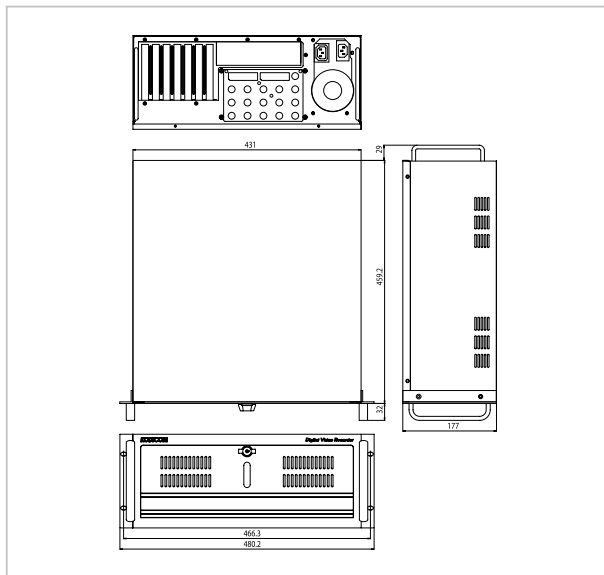

Front/ Rear View

Front

Rear

Outward Appearance

Functions by Screen

WATCH SCREEN

PTZ SCREEN

SEARCH SCREEN

Features

- High Quality Realtime Display – Max. 240fps(NTSC) 200fps(PAL)
- High Quality and High Speed Recording – Max. 240fps(NTSC) 200(PAL)
- Various Resolutions on Display and Recording – 640×480, 320×240, 160×120(NTSC), 768×576, 384×288, 192×144(PAL)
- Modified MPEG4
- 1, 4, 6, 9, 16 Division
- Watchdog Function
- Kodicom, Pelco, Dennard, Bosch, Samsung and many more PTZ protocol included
- Watermark Function
- Remote Observation Through Network
- Emergency Screen Auto Transfer to Center Software
- User friendly Graphic User Interface