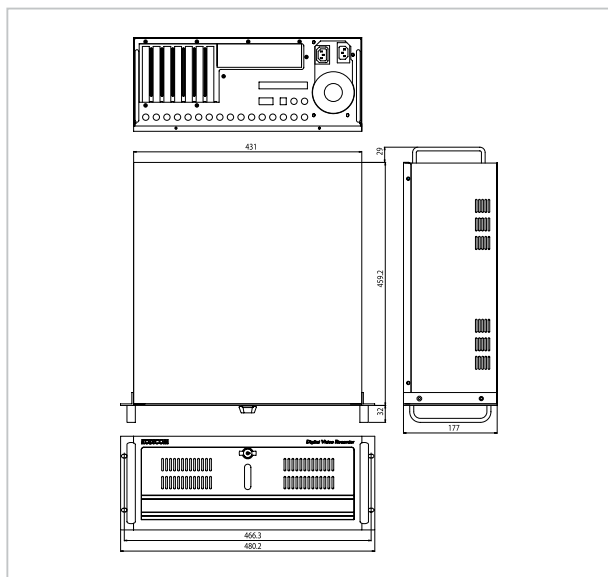

Front/ Rear View

Front

Rear

Outward Appearance

Functions by Screen

WATCH SCREEN

PTZ SCREEN

SEARCH SCREEN

Features

- High Quality Realtime Display – Max. 480fps(NTSC) 400fps(PAL)
- High Quality and High Speed Recording – Max. 120fps(NTSC) 100(PAL)
- Various Resolutions on Display and Recording – 704×480, 704×240, 352×240(NTSC), 704×576, 704×288, 352×288(PAL)
- MPEG4
- 1, 4, 6, 9, 10, 13, 16 Division
- Watchdog Feature
- Kodicom, Pelco, Dennard, Bosch, Samsung and many more PTZ protocol included
- Watermark Function
- Remote Observation Through Network
- Emergency Screen Auto Transfer to Center Software
- User friendly Graphic User Interface

Specifications

Model		ND-1016	
Display	Speed	NTSC : 480fps PAL : 400fps	
	Screen Division	1, 4, 6, 9, 10, 13, 16 Division	
Recording	Max. Speed (@ CIF)	NTSC : 120fps PAL : 100fps	
	Resolution	NTSC : 704×480, 704×240, 352×240 PAL: 704×576, 704×288, 352×288	
	Recording Option	Continuous, Motion, Sensor, Pre-Alarm	
Video	Format	NTSC/PAL	
	CODEC	MPEG4	
	Input	16ch	
	Output	VGA, Programmable spot out (2ch full, 1ch division)	
System	OS	MS WINDOWS XP	
Audio	Input	16ch (line input)	
	Output	1ch	
	CODEC	G. 726 (8KHz Mono)	
Alarm	Input	16 Ports	
	Output	4 Ports	
Network	Transmission	Ethernet (RJ45)	
	Protocol	TCP/IP (support dynamic IP)	
Backup	Device	USB, CD-RW, Network, DVD-RW (optional)	
Other Function	Remote Control	Remote Software (CMS)	
	Remote Alarm	E-mail, CMS report	
	PTZ	RS232C/485	
	W/D Function	Yes	
	Image Authentication	Watermark	
	POS	Yes	
	Password	Multi-Level User Password Authorization	
	USB	6 Port (USB 2.0)	
	Working Temperature		0°C ~ +50°C
	Power Source		AC 100 ~ 240V, 50/60Hz
Dimensions		430mm(W) × 176mm(H) × 460mm(D)	
Weight(net)		14.5kg (31.9lbs)	