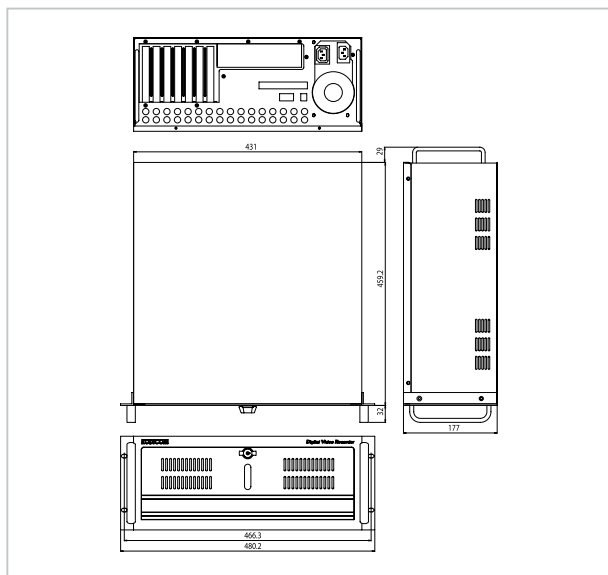

Front/ Rear View

Front

Rear

Outward Appearance

Functions by Screen

WATCH SCREEN

PTZ SCREEN

SEARCH SCREEN

Features

- High Quality Realtime Display – Max. 480fps(NTSC) 400fps(PAL)
- High Quality and High Speed Recording – Max. 480fps(NTSC) 400(PAL)
- Various Resolutions on Display and Recording – 704×480, 704×240, 352×240(NTSC), 704×576, 704×288, 352×288(PAL)
- MPEG4
- 1, 4, 6, 9, 10, 13, 16, 25, 33, 36 Division
- Watchdog Feature
- Kodicom, Pelco, Dennard, Bosch, Samsung and many more PTZ protocol included
- Watermark Function
- Remote Observation Through Network
- Emergency Screen Auto Transfer to Center Software
- User friendly Graphic User Interface

Specifications

Model		ND-3032	
Display	Speed	NTSC : 480fps PAL : 400fps	
	Screen Division	1, 4, 6, 9, 10, 13, 16, 25, 33, 36 Division	
Recording	Max. Speed (@ CIF)	NTSC : 480fps PAL : 400fps	
	Resolution	NTSC : 704×480, 704×240, 352×240 PAL : 704×576, 704×288, 352×288	
	Recording Option	Continuous, Motion, Sensor, Pre-Alarm	
Video	Format	NTSC/PAL	
	CODEC	MPEG4	
	Input	32ch	
	Output	VGA, Programmable spot out (2ch full, 1ch division)	
System	OS	MS WINDOWS XP	
Audio	Input	32ch (line input)	
	Output	1ch	
	CODEC	G. 726(8KHz Mono)	
Alarm	Input	32 Ports	
	Output	8 Ports	
Network	Transmission	Ethernet (RJ45)	
	Protocol	TCP/IP (support dynamic IP)	
Backup	Device	USB, CD-RW, Network, DVD-RW (optional)	
Other Function	Remote Control	Remote Software (CMS)	
	Remote Alarm	E-mail, CMS report	
	PTZ	RS232C/485	
	W/D Function	Yes	
	Image Authentication	Watermark	
	POS	Yes	
	Password	Multi-Level User Password Authorization	
	USB	6 Port(USB 2.0)	
	Working Temperature		0°C ~ +50°C
	Power Source		AC 100 ~ 240V, 50/60Hz
Dimensions		430mm(W) × 176mm(H) × 460mm(D)	
Weight(net)		14.5kg (31.9lbs)	