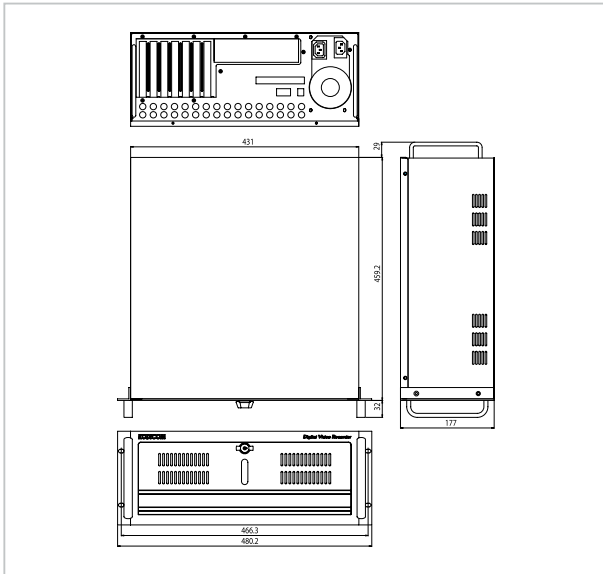

Front/ Rear View

Front

Rear

Outward Appearance

Functions by Screen

WATCH SCREEN

PTZ SCREEN

SEARCH SCREEN

Features

- High Quality Realtime Display – Max. 960fps(NTSC) 800fps(PAL)
- High Quality and High Speed Recording – Max. 480fps(NTSC) 400(PAL)
- Various Resolutions on Display and Recording – 704×480, 704×240, 352×240(NTSC), 704×576, 704×288, 352×288(PAL)
- MPEG4
- 1, 4, 6, 9, 10, 13, 16, 25, 33, 36 Division
- Watchdog Feature
- Kodicom, Pelco, Dennard, Bosch, Samsung and many more PTZ protocol included
- Watermark Function
- Remote Observation Through Network
- Emergency Screen Auto Transfer to Center Software
- User friendly Graphic User Interface

Specifications

Model		ND-3132	
Display	Speed	NTSC : 960fps PAL : 800fps	
	Screen Division	1, 4, 6, 9, 10, 13, 16, 25, 33, 36 Division	
Recording	Max. Speed (@CIF)	NTSC : 480fps PAL : 400fps	
	Resolution	NTSC : 704×480, 704×240, 352×240 PAL : 704×576, 704×288, 352×288	
	Recording Option	Continuous, Motion, Sensor, Pre-Alarm	
Video	Format	NTSC/PAL	
	CODEC	MPEG4	
	Input	32ch	
	Output	VGA, Programmable spot out (2ch full, 1ch division)	
System	OS	MS WINDOWS XP	
Audio	Input	32ch (line input)	
	Output	1ch	
	CODEC	G. 726 (8KHz Mono)	
Alarm	Input	32 Ports	
	Output	8 Ports	
Network	Transmission	Ethernet (RJ45)	
	Protocol	TCP/IP (support dynamic IP)	
Backup	Device	USB, CD-RW, Network, DVD-RW (optional)	
Other Function	Remote Control	Remote Software (CMS)	
	Remote Alarm	E-mail, CMS report	
	PTZ	RS232C/485	
	W/D Function	Yes	
	Image Authentication	Watermark	
	POS	Yes	
	Password	Multi-Level User Password Authorization	
	USB	6 Port (USB 2.0)	
	Working Temperature		0°C ~ +50°C
	Power Source		AC 100 ~ 240V, 50/60Hz
Dimensions		430mm(W) × 176mm(H) × 460mm(D)	
Weight(net)		14.5kg (31.9lbs)	