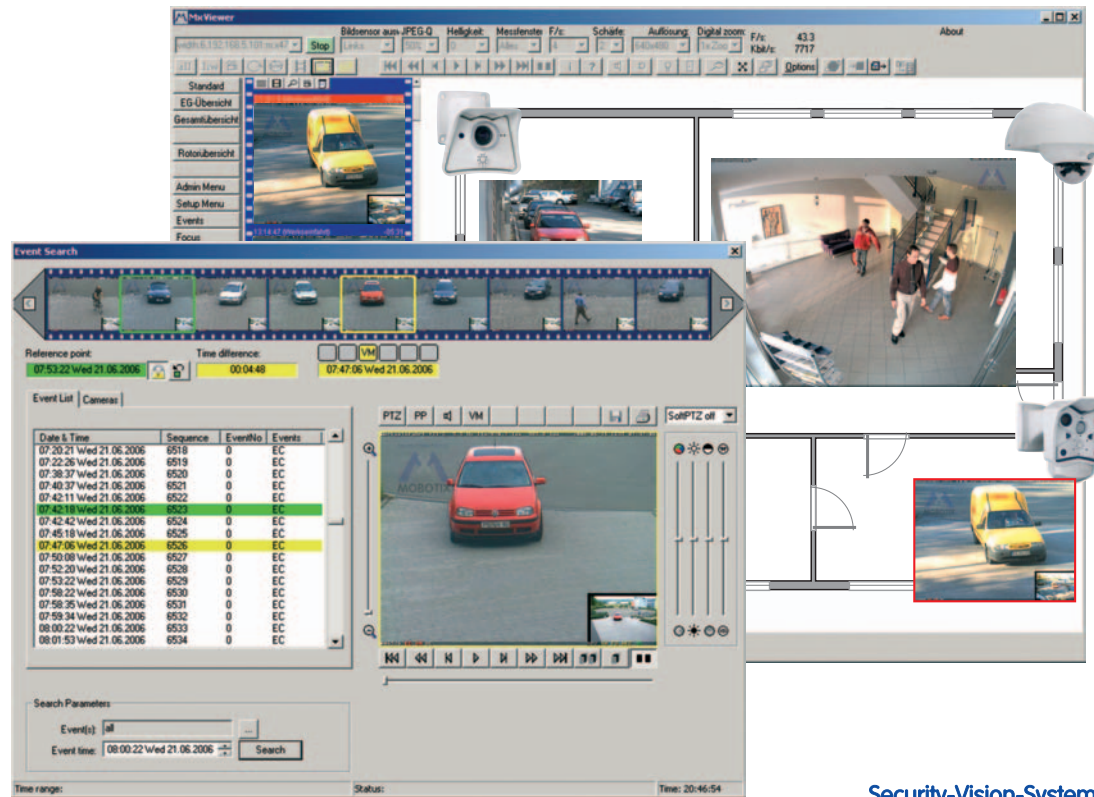

MxControlCenter: Power for IP cams High Performance Video Management

Free of Charge
Full version without limitations
www.mobotix.com/MxCC

MxControlCenter With Event Search

- Professional unrestricted version, included with every MOBOTIX camera
- No limitations regarding number of cameras or users, no license fees
- Remote alerting via IP or ISDN with automatic floor plan switching
- Synchronized and simultaneous event search on several cameras
- Image post-processing (contrast, zoom, distortion correction)
- Integration of analog & digital PTZ cameras

Ultra-fast
Live Display
~ 30 smooth video streams (CIF)

Dual Screen
free camera definition on 2nd screen

approx. 90 cameras
Field-Tested
during World Cup at Kaiserslautern stadium

Floor Plans
Layout editor with indiv. floor plans

Alarm time or image
Alarm
Event list sorted by camera or by time

Search
Search possible even while recording

Event Search
Synchronized search on several cameras

Image improvement
Post-Processing
Zoom, contrast, distortion correction

Audio
Lip-synchronous audio bidirectional via IP

analog and digital
PTZ
Mouse or joystick control via network

Remote Alerting
Remote
with automatic switching of floor plans

Third-party
Cameras
Integration of analog & digital PTZ domes